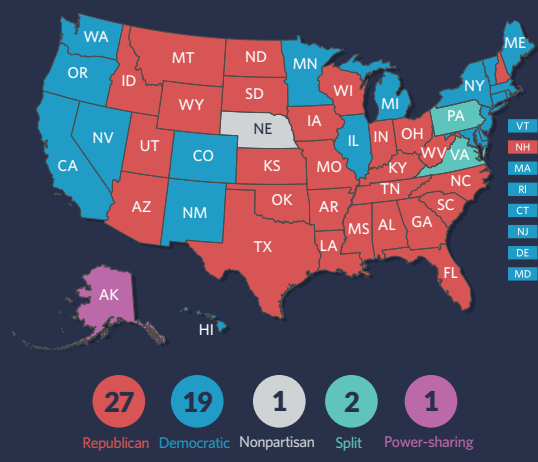

As of Jan. 9

🗳️ Term-limited
🗳️ Majority party has votes to override governor's veto
🇺🇸 Republican
🇺🇸 Democratic
🇺🇸 Nonpartisan
🇺🇸 Split
🇺🇸 Power-sharing

2023 Balance of Power

Legislatures