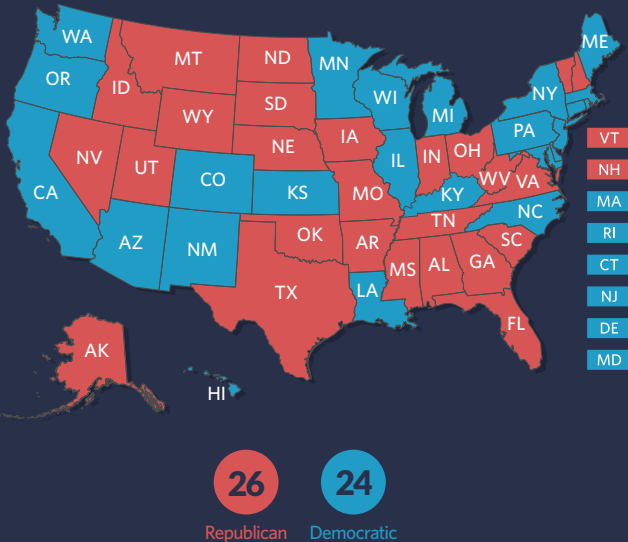

As of Jan. 9

- Term-limited
- Majority party has votes to override governor's veto
- Republican
- Democratic
- Nonpartisan
- Split
- Power-sharing

2023 Balance of Power

Governors