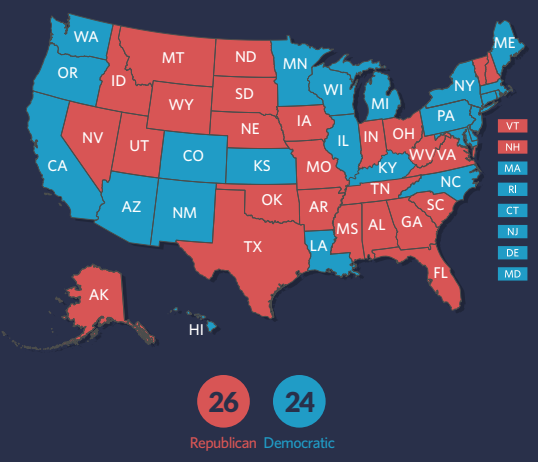

As of Jan. 9

🗳️ Term-limited
🗳️ Majority party has votes to override governor's veto
🇺🇸 Republican
🇺🇸 Democratic
🇺🇸 Nonpartisan
🇺🇸 Split
🇺🇸 Power-sharing

2023 Balance of Power

Governors