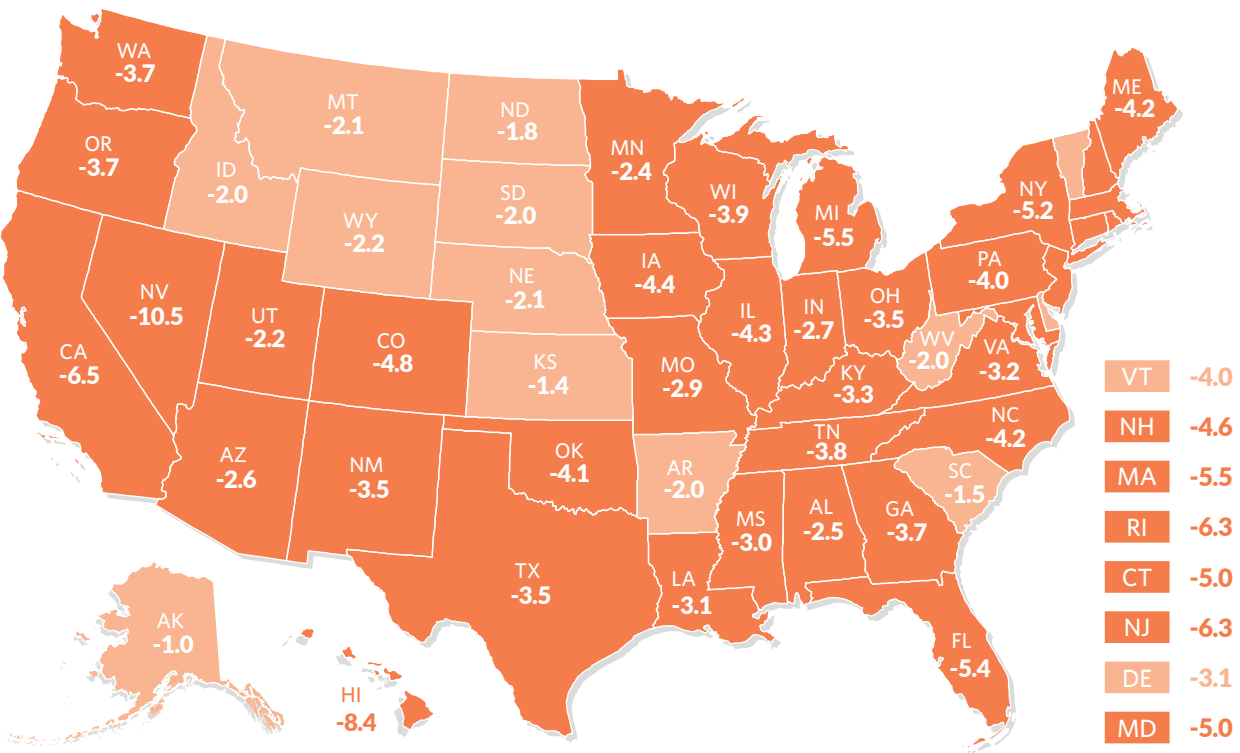

All States' Employment Rates Dropped Following COVID-19

Percentage point change in share of prime-age adults with jobs, 2019-20

2020 rate below 2019

- Statistically significant
- Not statistically significant

-4.3 U.S. change

Source: Pew analysis of data from the Current Population Survey, a joint venture of the U.S. Bureau of Labor Statistics and the U.S. Census Bureau