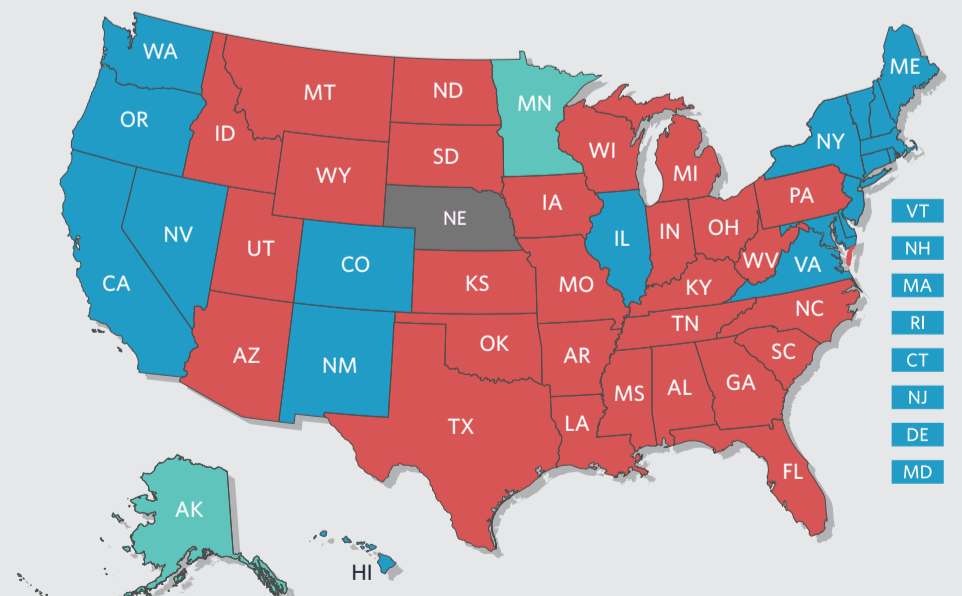

28 **19** **1** **2**
Republican Democratic Nonpartisan Split