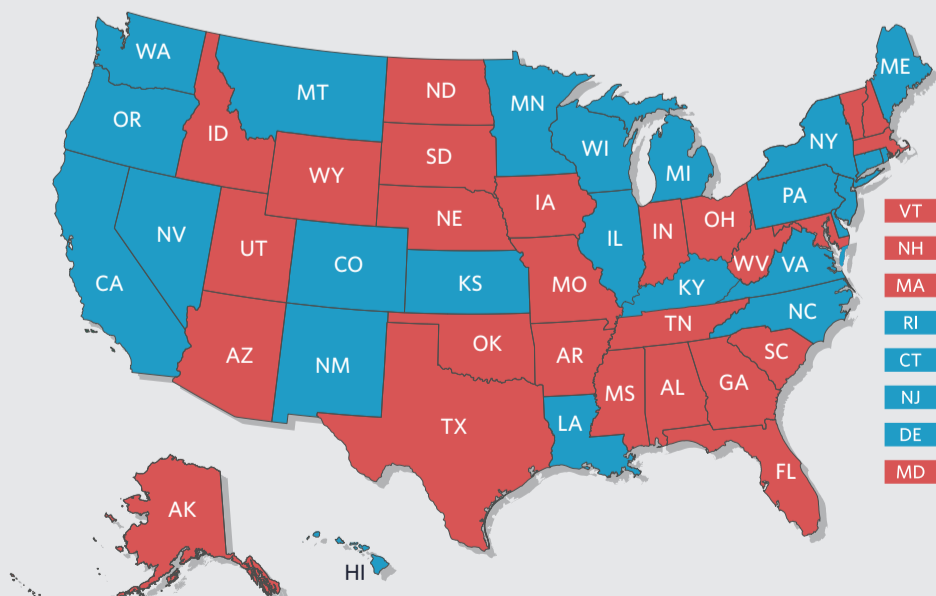

As of Jan. 3, 2020

T Term-limited   * Opposing party has votes to override veto   ● Republican   ● Democratic   ● Nonpartisan   ● Split

2020 Balance of Power

Governors

Legislatures

26 **24**
Republican Democratic