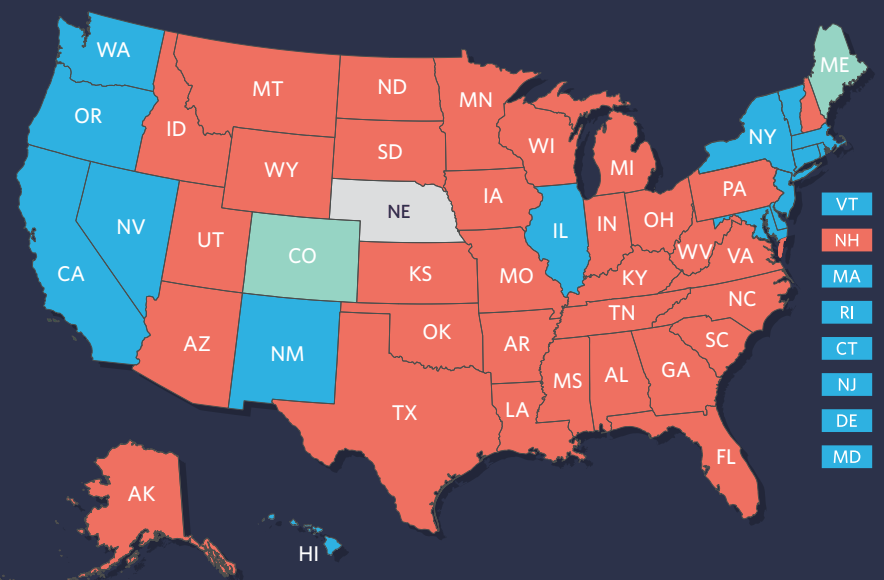

T Term Limited  
 ★ Supermajority  
 I Independent  
 ● Republican  
 ● Democratic  
 ● Nonpartisan  
 ● Split

\* Republicans are a majority in the House, but three of them have joined a ruling coalition with 17 Democrats and two Independents

\*\* President Donald Trump has nominated Branstad to be U.S. ambassador to China

\*\*\* President Donald Trump has nominated Haley to be U.S. ambassador to the United Nations

## 2017 Balance of Power

### Legislatures

33 16 1  
 Republican Democratic Independent

32 15 1 2  
 Republican Democratic Nonpartisan Split