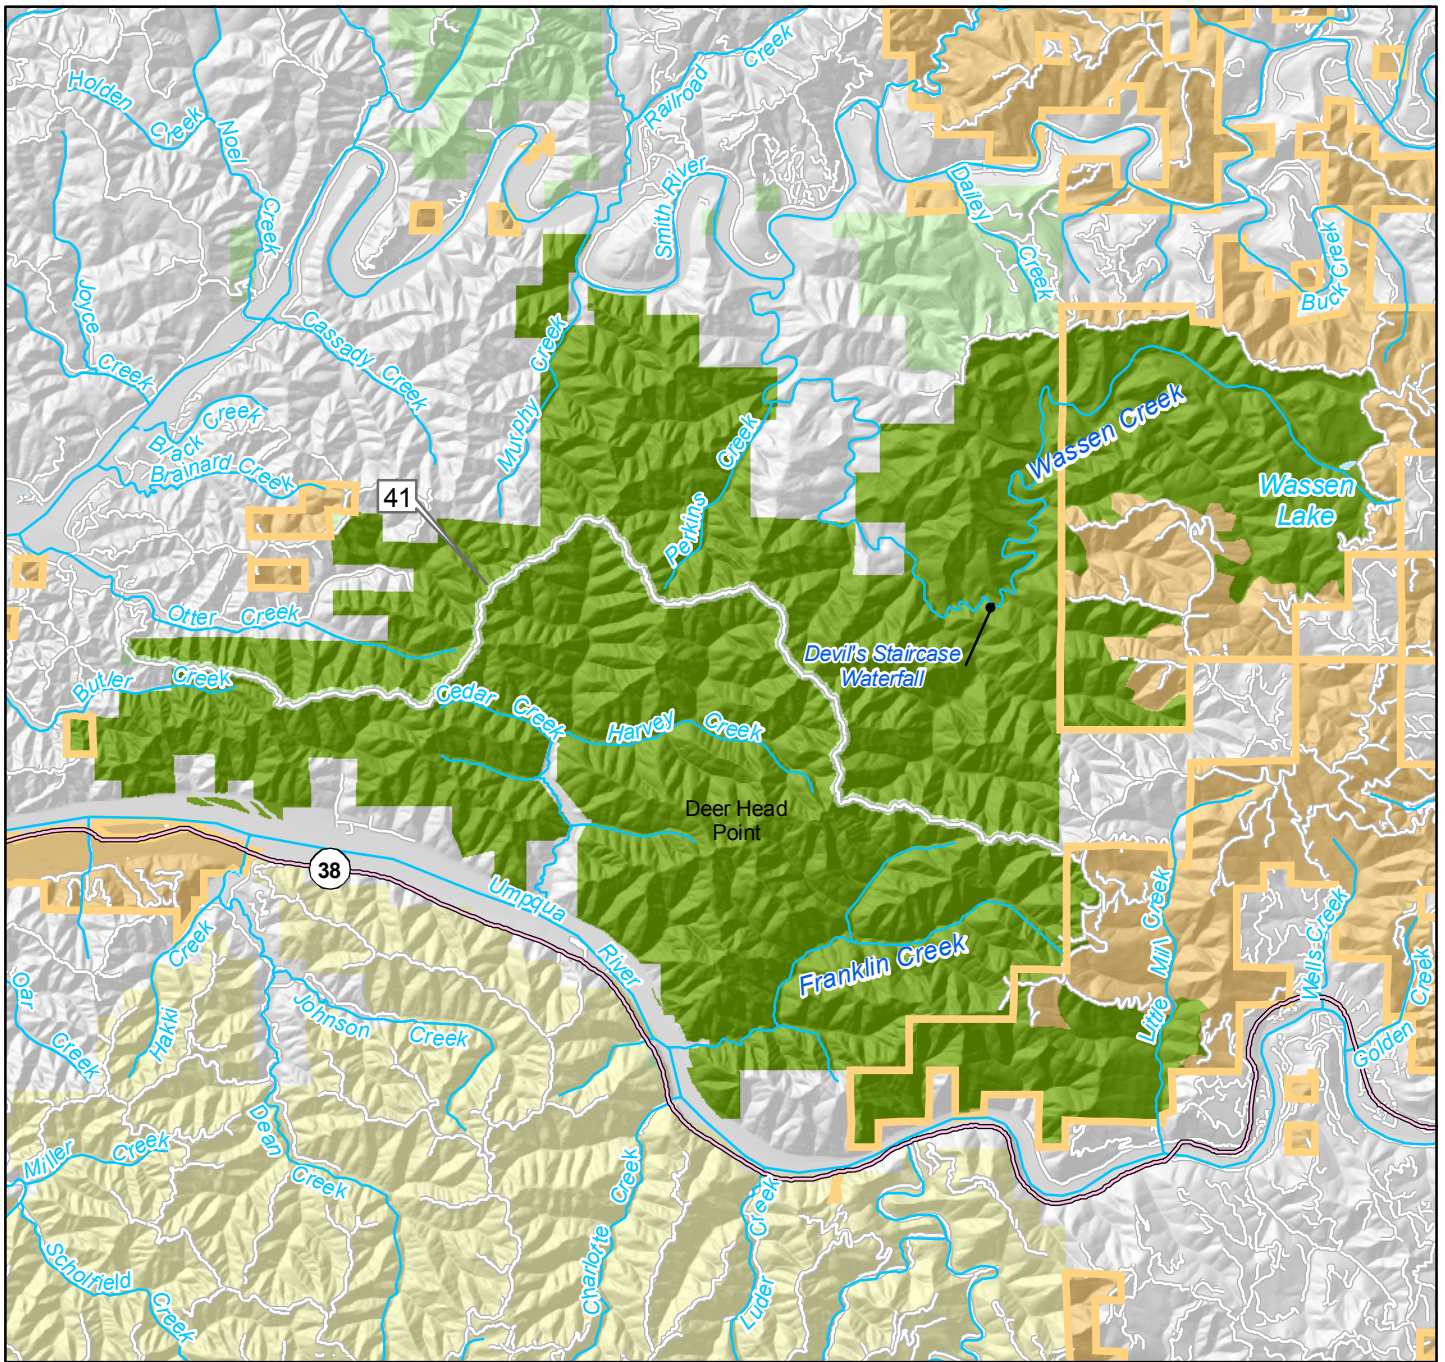

Proposed Devil's Staircase Wilderness

- Devil's Staircase Proposed Wilderness
- Rivers
- BLM
- Roads
- Other US Forest Service Lands
- Elliot State Forest

OREGON WILD