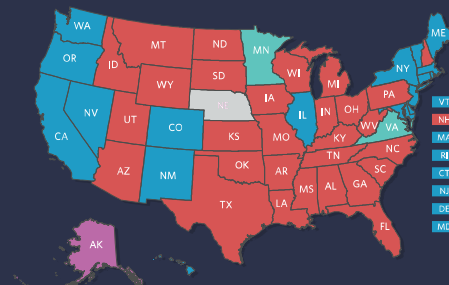

As of Dec. 10

ⓘ Term-limited
 ⊕ Majority party has votes to override governor's veto
 ● Republican
 ● Democratic
 ● Nonpartisan
 ● Split
 ● Power-sharing

2022 Balance of Power

Governors

Legislatures

28 Republican 22 Democratic