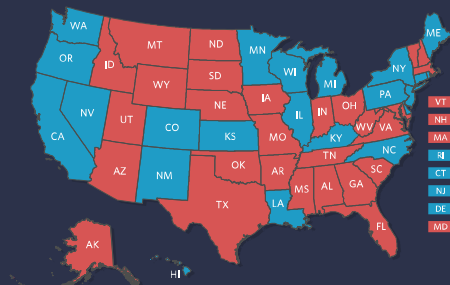

As of Dec. 10

ⓘ Term-limited
 ⊕ Majority party has votes to override governor's veto
 ● Republican
 ● Democratic
 ● Nonpartisan
 ● Split
 ● Power-sharing

2022 Balance of Power

Governors

Legislatures

28 Republican 22 Democratic