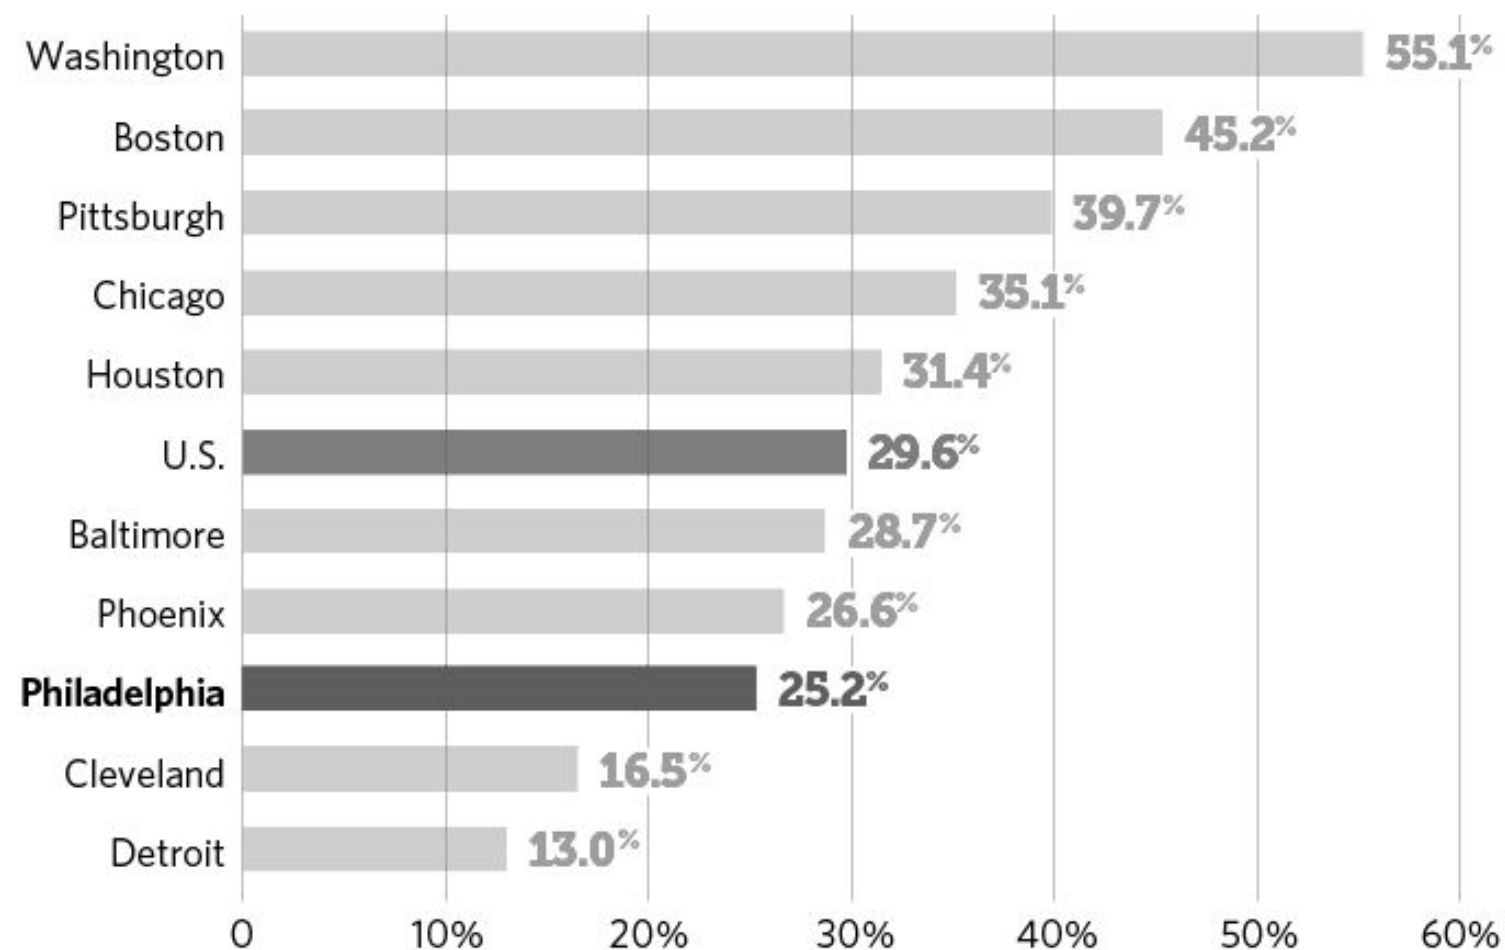

## Percentage of College Graduates, 2013 (Adults 25 and older)

According to the census, the educational attainment level in Philadelphia, though rising, remains well below the national average and the levels of most of the comparison cities. The Philadelphia region as a whole fares much better; 34.6 percent of the region's adults are graduates of four-year colleges, which is well above average for metropolitan areas.

Source: U.S. Census Bureau, American Community Survey, 2013, one-year estimate