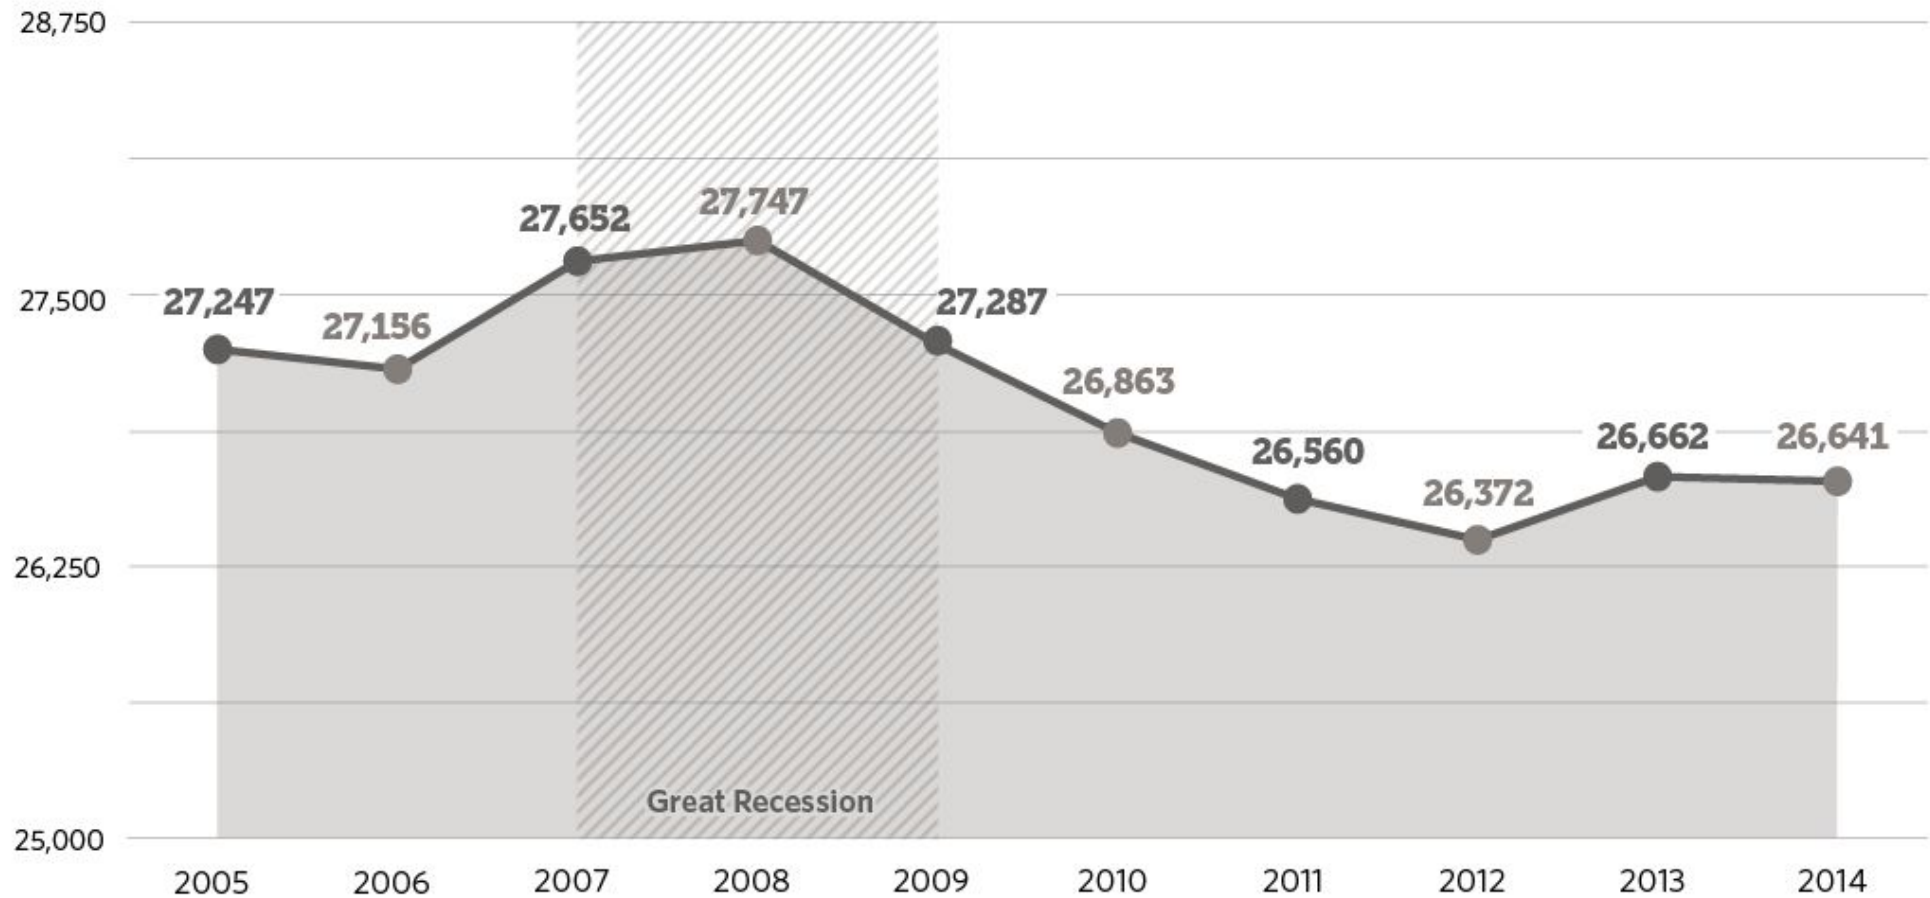

## City Employees, 2005-14

The number of people employed by the city of Philadelphia declined during the Great Recession and for several years afterward before rebounding in 2013. Most of the city's budget goes toward employee costs.

Source: City of Philadelphia, calendar year-end totals

© 2015 The Pew Charitable Trusts